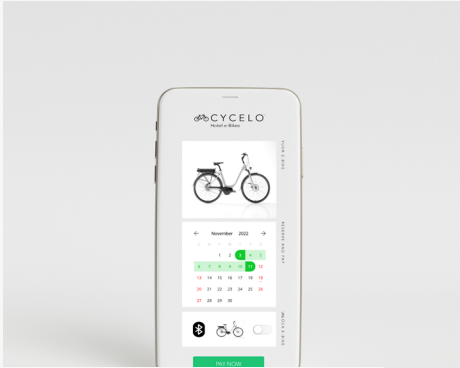

Running A Hotel?

Join our programme today and receive a fleet of e-Bikes at no cost to you.

Electrify Your Guests With Your Own, On Site, Self-Service, E-Bike Fleet

We supply you with a fully managed fleet of e-Bikes. You don't have to pay for them, or our turnkey service. It's all funded through a revenue sharing agreement.

Reservations, rentals, customer service and payments are handled via our QR code rental App, freeing up your staff and creating a seamless customer experience.

How It Works

Available to hoteliers and their guests in the British Isles, EU, USA, Caribbean, Canada, Australia and New Zealand today!

Scan QR Code To Hire

Guests scan the e-Bike QR code allowing them to reserve and commence hire. Our App unlocks the e-Bikes automatically.

Manage & Off Hire Online

All guests services, payments, refunds, queries, support and damage reports are handled by our team via our App.