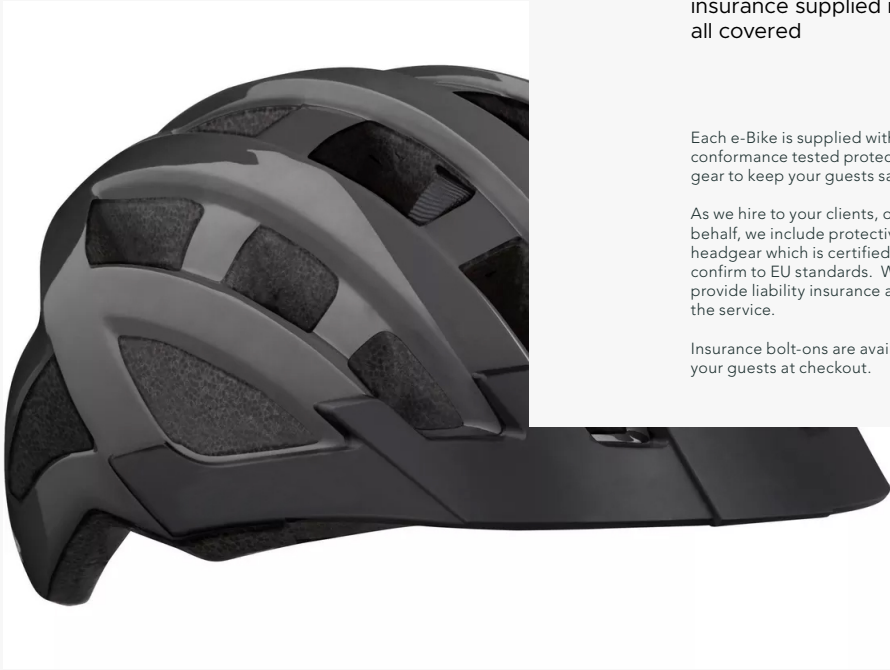

Safety & Security

Protective wear & liability insurance supplied is all covered

Each e-Bike is supplied with EU conformance tested protective gear to keep your guests safe.

As we hire to your clients, on your behalf, we include protective headgear which is certified to confirm to EU standards. We also provide liability insurance as part of the service.

Insurance bolt-ons are available to your guests at checkout.

Our e-Bikes are secured electronically via e-Locks paired to our App and backend platform

Each e-Bike is paired to a digital lock in our back-end platform that we designed and built in-house to make our service completely unique and highly secure.

This allows the e-Bike to be locked and unlocked by your guests, and staff, via our App.

Once on hire, we can track usage, locking and mitigate theft risks.

Our locks secure the e-Bike and helmet like a conventional cable lock and have built in tamper protection for peace of mind and convenience.